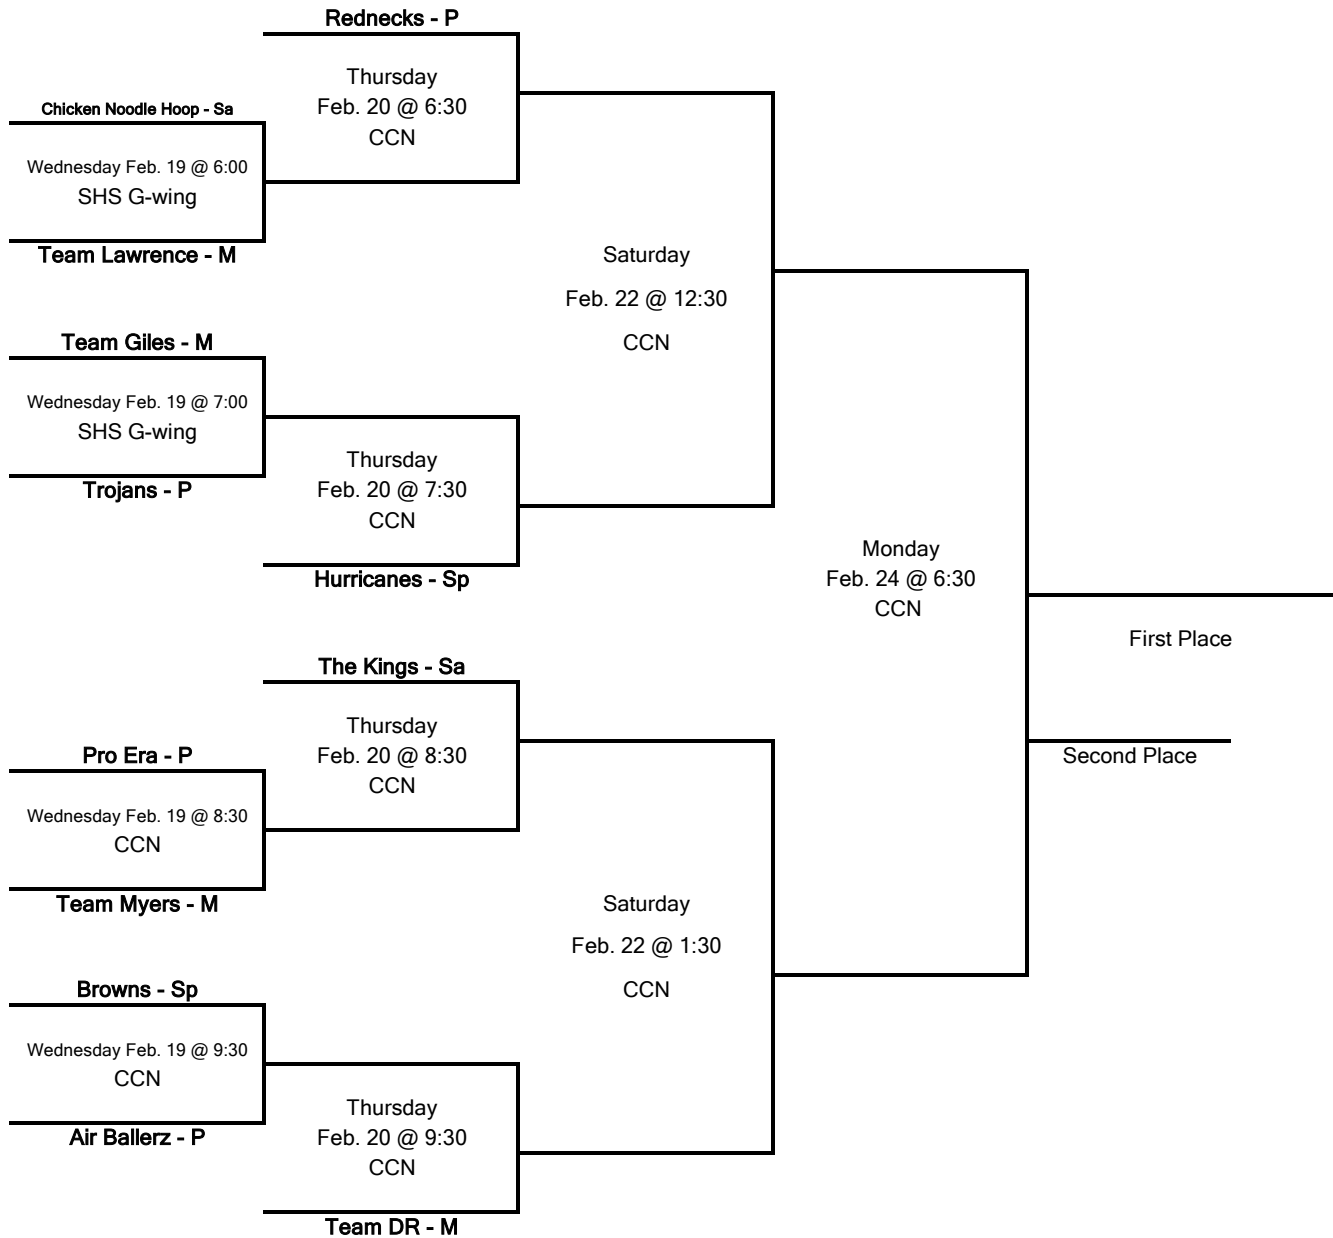

Nebo Basketball Tournament

11th/12th Grade - Springville

February 19 - February 24

SHS G-wing
1205 East 900 South
Springville High School (SHS)

Cherry Creek North Gym
484 S 200 E
Cherry Creek Elementary