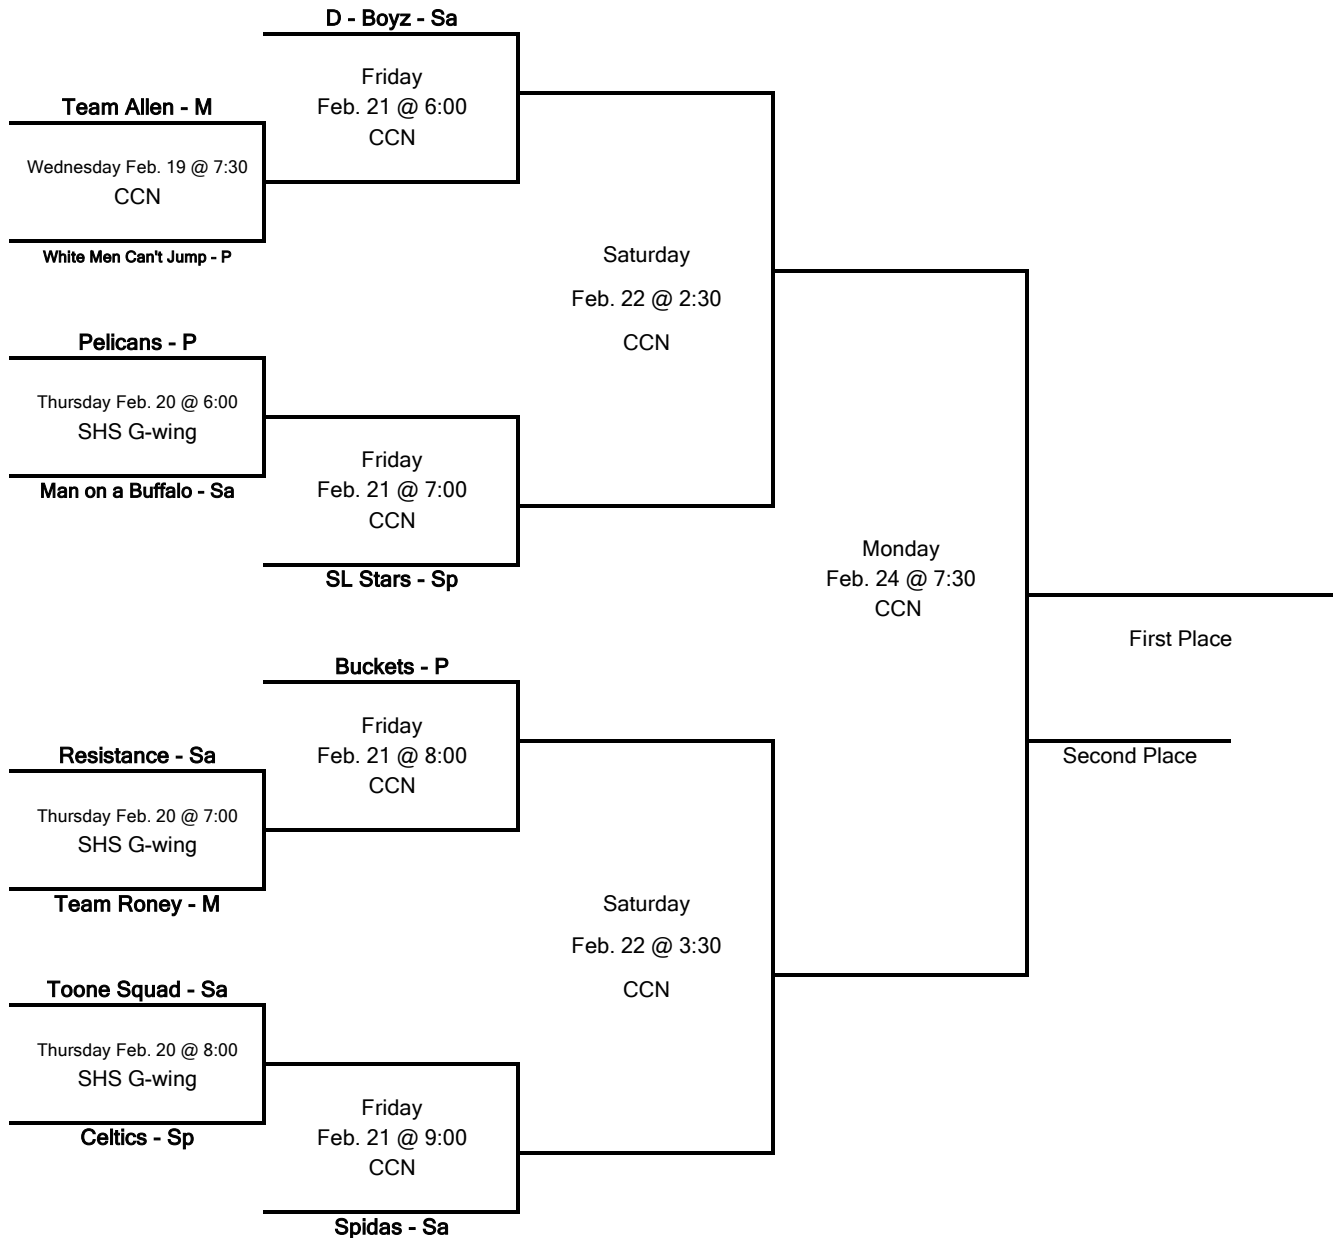

Nebo Basketball Tournament

9th/10th Grade - Springville

February 19 - February 24

SHS G-wing
1205 East 900 South
Springville High School (SHS)

Cherry Creek North Gym
484 S 200 E
Cherry Creek Elementary