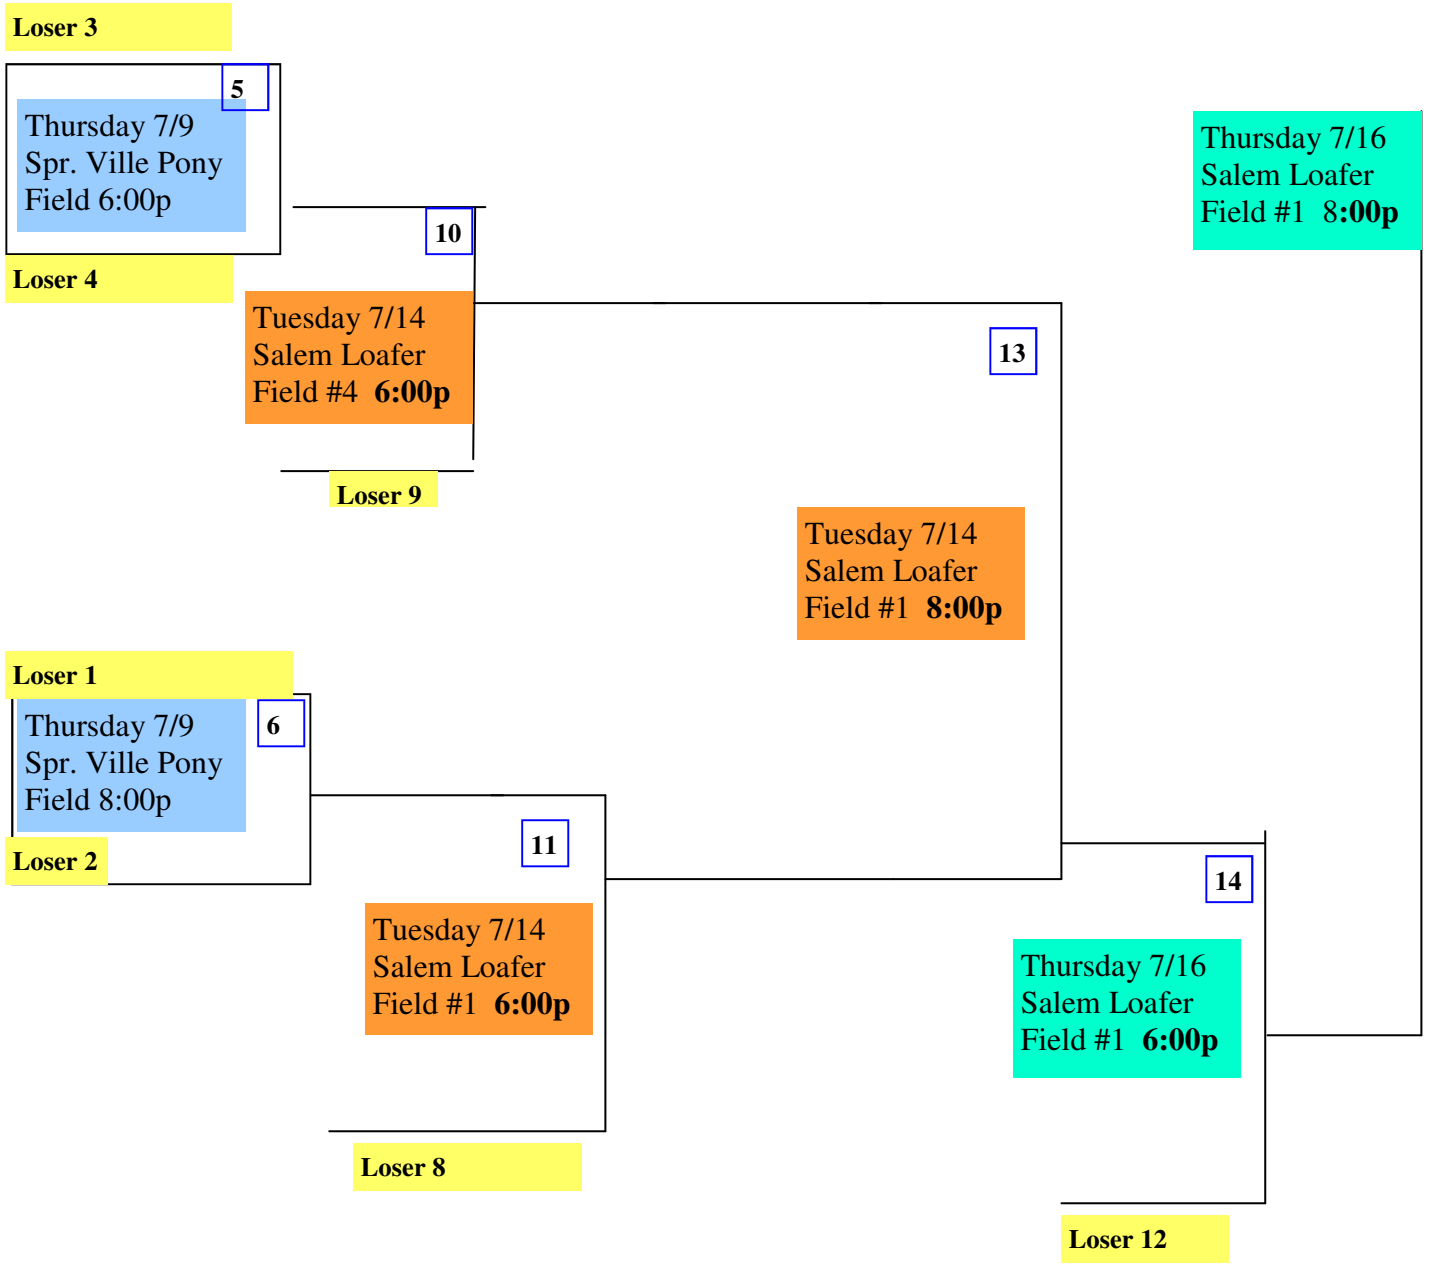

Lower Bracket

Field Key:

- Salem Loafer = Salem Loafer View**
- Springville Pony = Bird Park**
- Mapleton = Ira Allen Park**