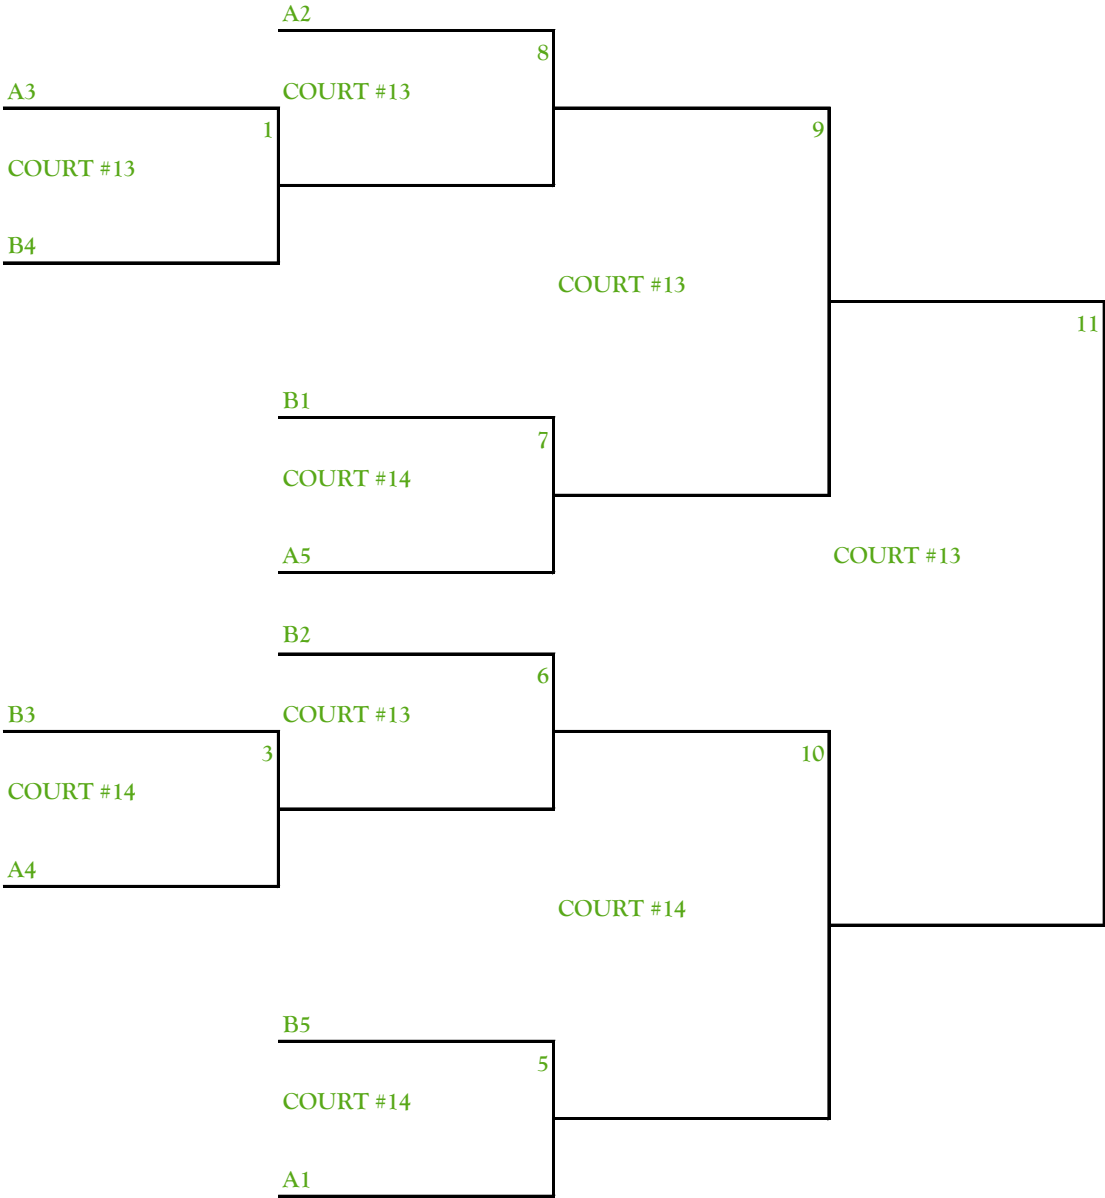

# MAPLETON SPOOKTACULAR PICKLEBALL TOURNAMENT

MENS 2.5-3.5

**MAPLETON**  
— RECREATION —