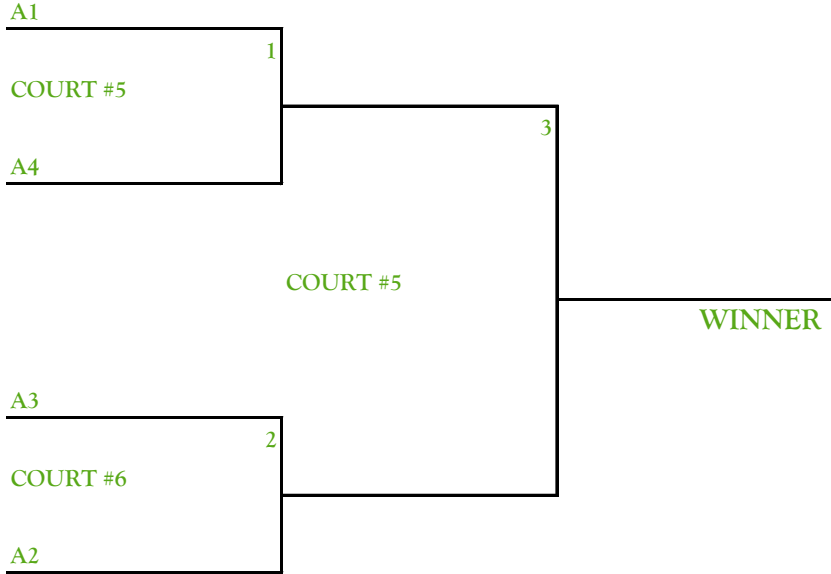

# MAPLETON SPOOKTACULAR PICKLEBALL TOURNAMENT

## WOMENS 2.5-3.0

**MAPLETON**  
— RECREATION —

*Salted city*  
SPORTS