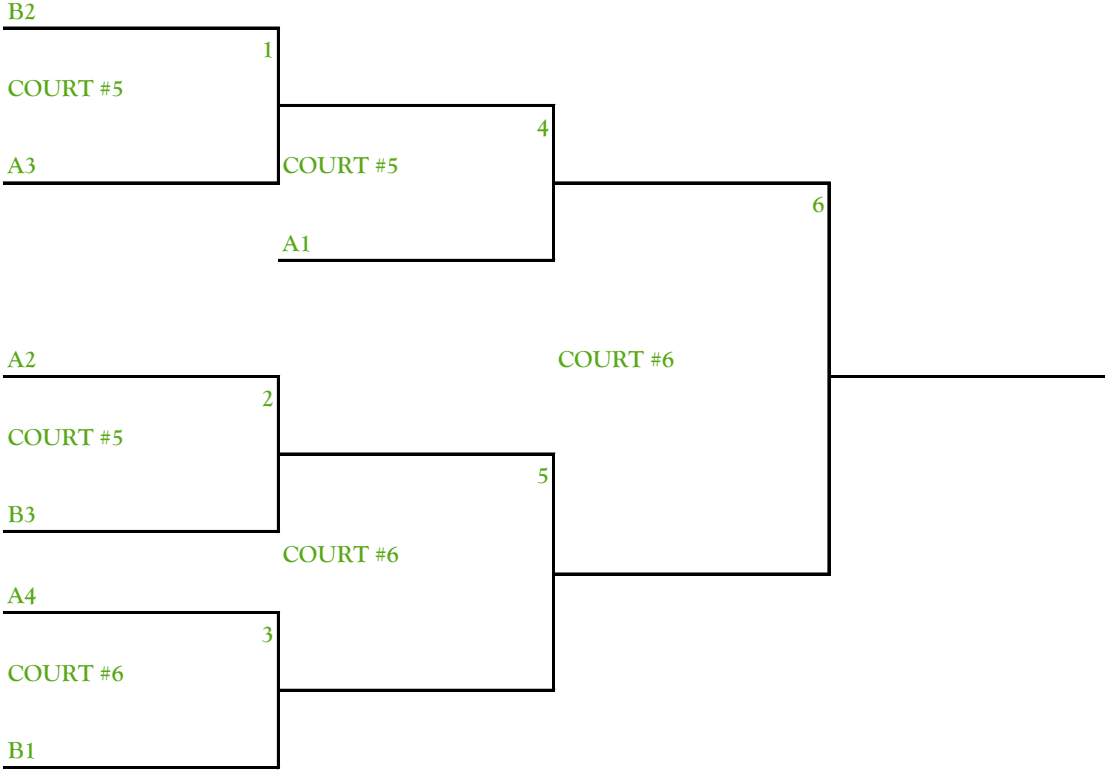

MAPLETON SPOOKTACULAR PICKLEBALL TOURNAMENT

WOMENS 3.5-4.0

MAPLETON
— RECREATION —

Salted city
SPORTS